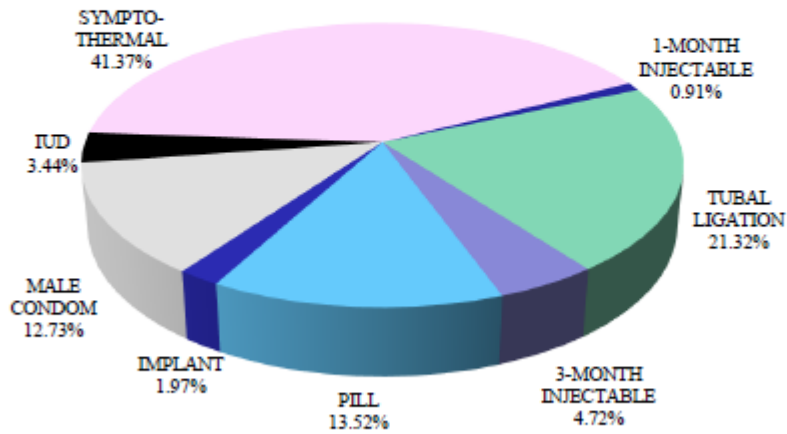

CHART 21

CURRENT USERS OF FAMILY PLANNING METHODS, 2012 & 2016  
(GOVERNMENT PROGRAMME, MFPWA & ACTION FAMILIALE)

ISLAND OF MAURITIUS

YEAR 2012

YEAR 2016